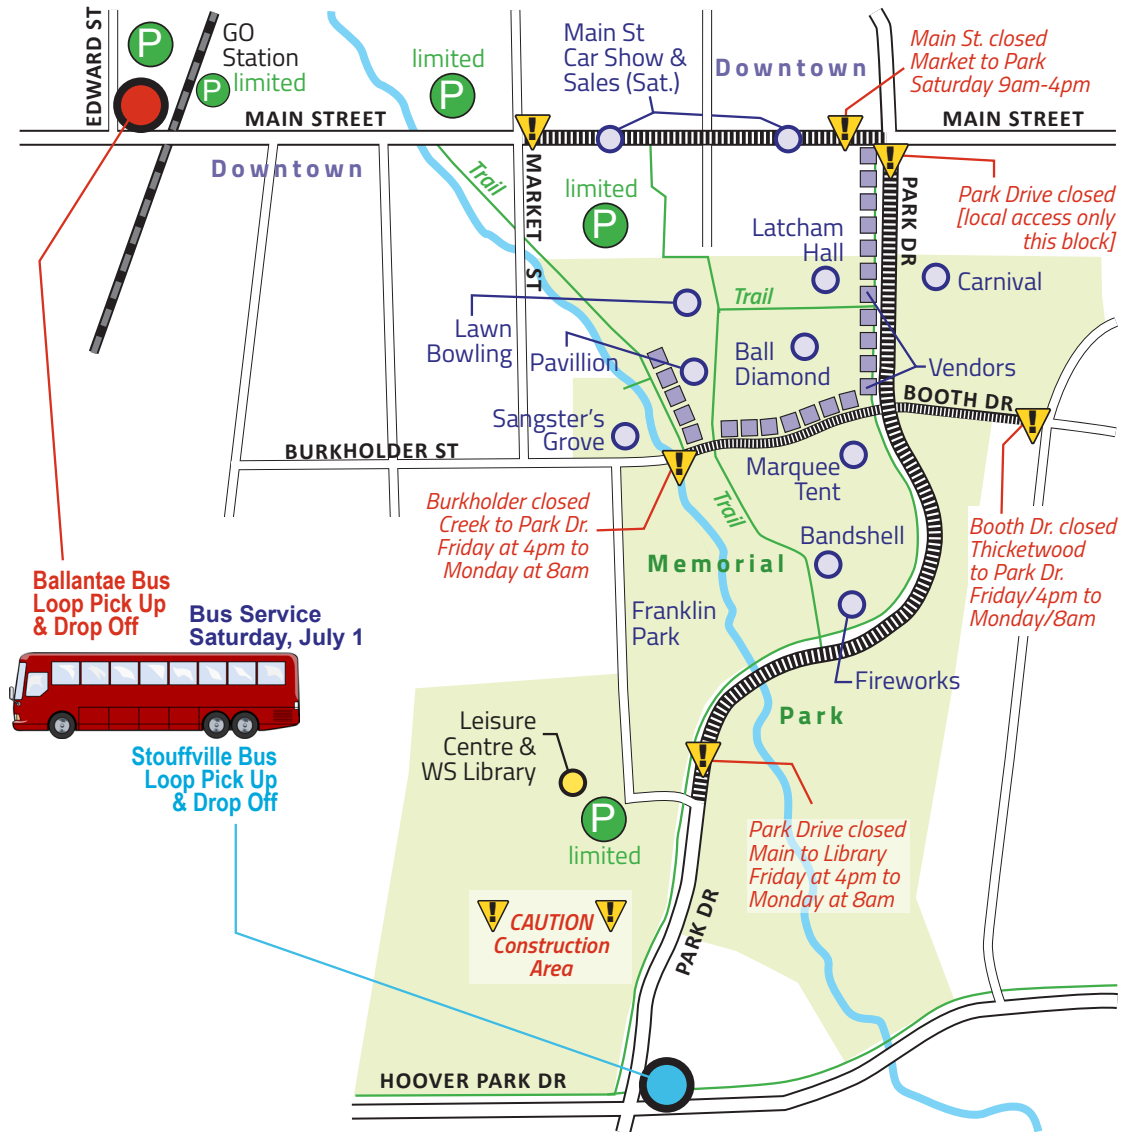

#### BALLANTRAE LOOP

Note that buses could be full or wait times increased during peak demand.

All stops on Ballantrae Loop 30-minute Service 9am to midnight starting at Edward & Main

All stops on Stouffville Loop 15-minute Service 9am to midnight starting at Hoover & Park

**P** Satellite Park and Ride Locations  
Stouffville Sports Clippers Complex, 120 Weldon Rd.  
Stouffville Arena, 12483 Ninth Line  
SoccerCity, 45 Innovator Avenue  
Ballantrae Community Centre, 5592 Aurora Rd.

### Strawberry Festival / Canada Day FESTIVAL MAP

SCALE  
one minute walking

Ballantrae Bus Loop Pick Up & Drop Off  
Bus Service Saturday, July 1

Stouffville Bus Loop Pick Up & Drop Off

CAUTION Construction Area

Main St. closed Market to Park Saturday 9am-4pm

Park Drive closed [local access only this block]

Burkholder closed Creek to Park Dr. Friday at 4pm to Monday at 8am

Booth Dr. closed Thicketwood to Park Dr. Friday/4pm to Monday/8am